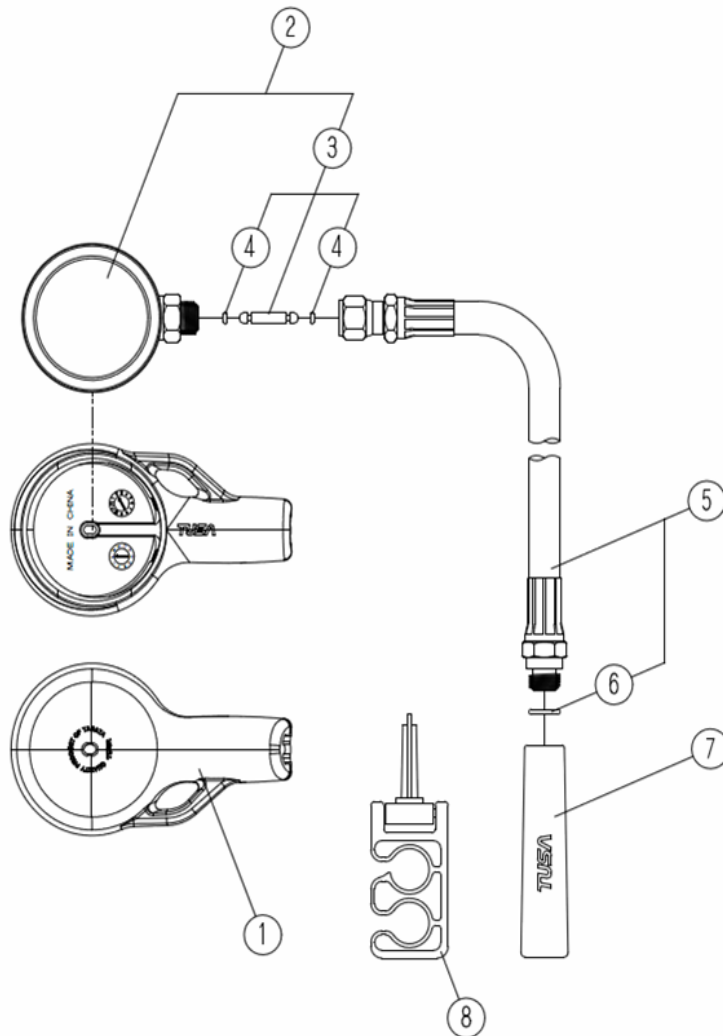

SCA-150

Model	Item No.	Description	Part No.
SCA-150	1	CONSOLE COVER	SCA-150-010
SCA-150	2	PRESSURE GAUGE	PRU226
SCA-150	3	CONNECTOR ASSY	PRU-225-030
SCA-150	4	O-RING	003
SCA-150	5	HP HOSE ASSY	SCA-076-10
SCA-150	6	O-RING	012
SCA-150	7	HOSE COVER	TR-402-372